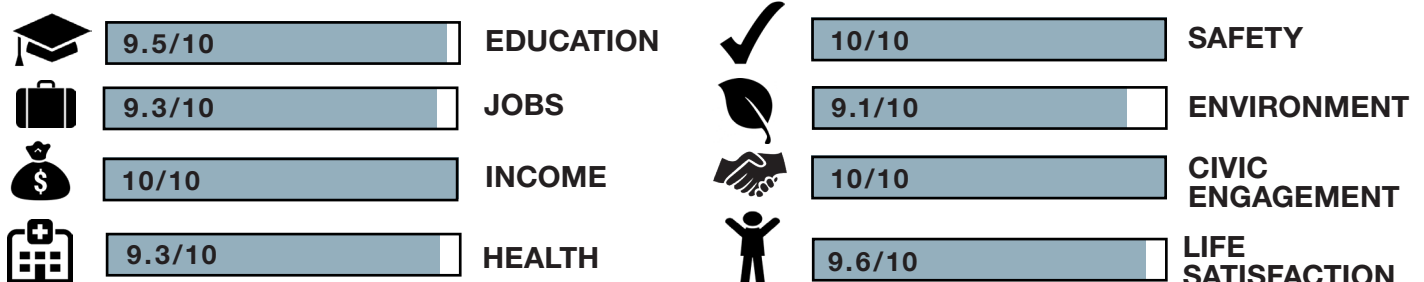

December - January

OECD SCORES

The organisation for Economic Co-Operation and Development (OECD) evaluates and measures various indicators from countries around the world. These indicators can be used to compare the quality of living in various places around the world. Canberra is ranked as the best place to live in Australia. Take a look at Canberra's OECD scores